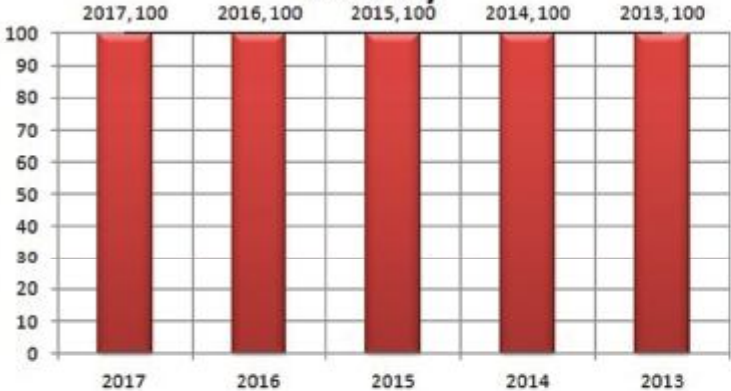

G.C.E (O/L) Pass percentage

1st Language Tamil

Science

Mathematics

English

History

Catholicism

Saivanery