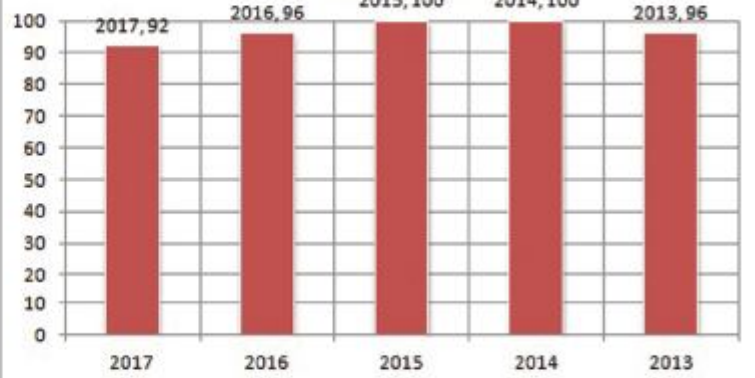

G.C.E (O/L) Pass percentage

1st Language Tamil

Science

Mathematics

English

History

Catholicism

Saivanery